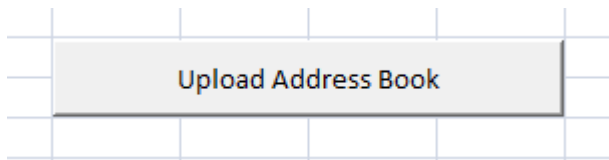

### Fast Upload Address Book

If you struggle to download our Excel add-in solutions but would like to upload your address book with contact details stored within Microsoft Excel this is solution just for you! Fast upload allows you to upload contact details into your 2sms web address book straight from Excel spreadsheet without the need to download any software to your machine.